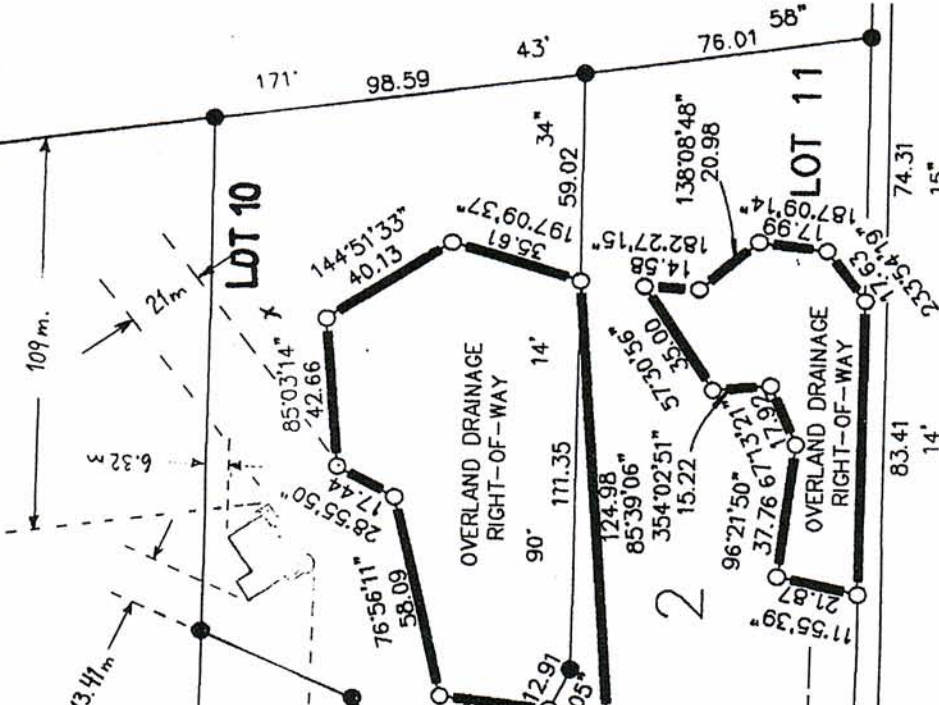

DUCHESE

MAIN LEVEL
61 x 59

DUCHESE

WALK-OUT LEVEL

DUCHESS

2ND FLOOR

ROAD PLAN 1448 L.K.

PL 01" 19" 0" ASSUMED

LOT 1
PLAN 771 0549

LOT 9

LOT 12 B L O
PLAN 011

CK 2

3355

LOT 10

LOT 11

N.W. 1/4 SEC 23-26-3-W