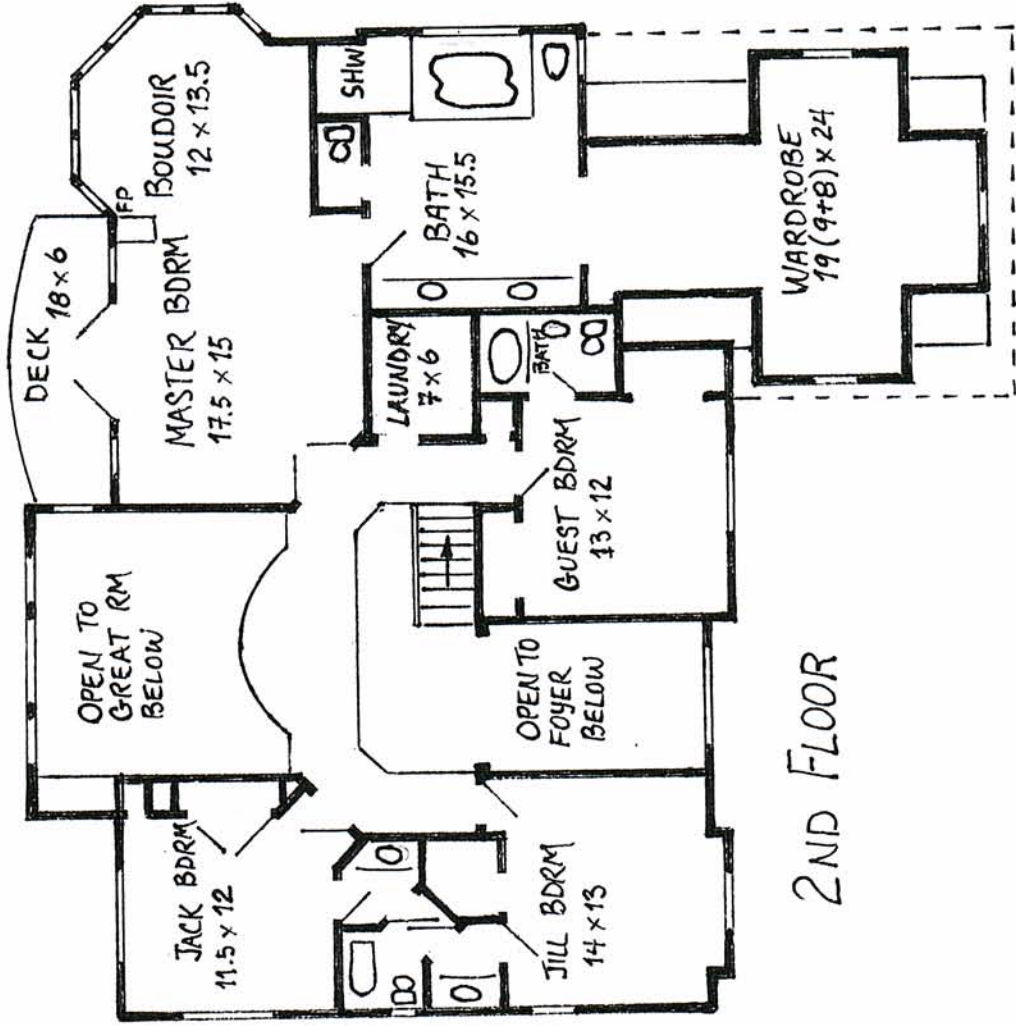

DUCHESE

MAIN LEVEL
61 x 59

DUCHESE

WALK-OUT LEVEL

DUCHESS

2ND FLOOR

ROAD PLAN 1448 L.K.

PL 01" 19" 0" ASSUMED

LOT 1
PLAN 771 0549

LOT 9

LOT 12 B L O
PLAN 011

CK 2

3355

LOT 10

LOT 11

N.W. 1/4 SEC 23-26-3-W