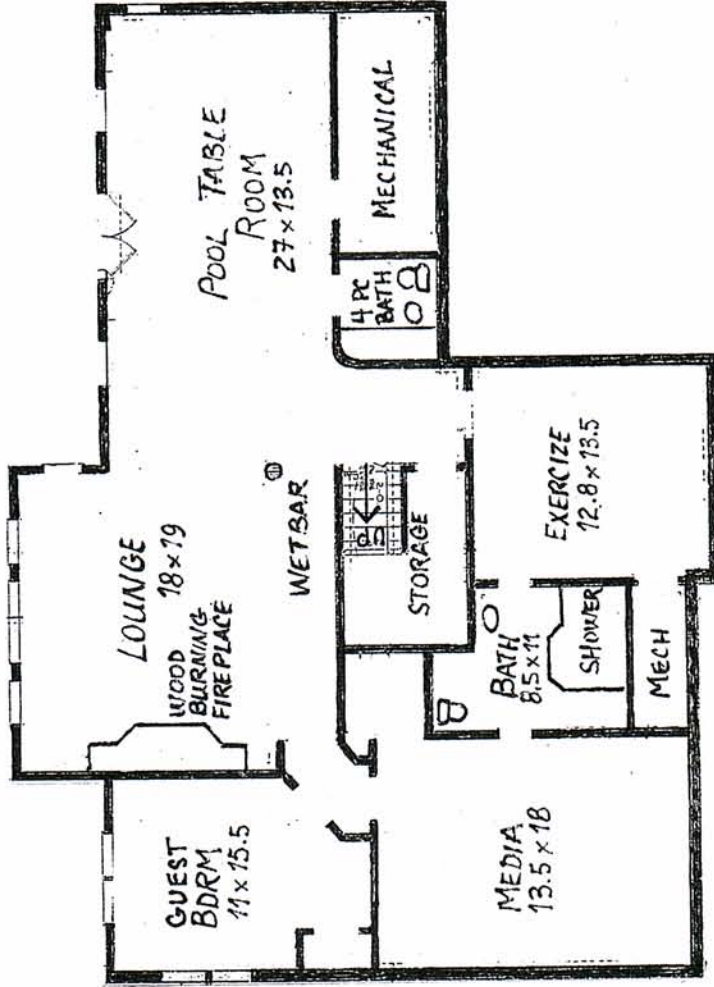

DUCHESE

MAIN LEVEL
61 x 59

DUCHESE

WALK-OUT LEVEL

DUCHESS

2ND FLOOR

ROAD PLAN 1448 L.K.

PL 01" 19" 0" ASSUMED

LOT 1
PLAN 771 0549

LOT 9

LOT 12 B L O
PLAN 011

CK 2

3355

LOT 10

LOT 11

N.W. 1/4 SEC 23-26-3-W